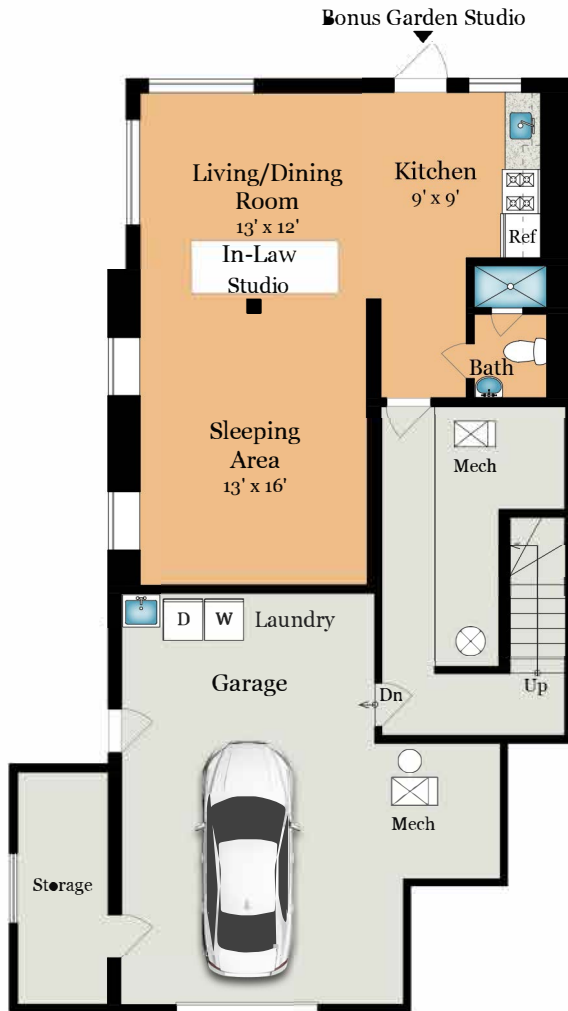

445-447 45TH AVENUE

SAN FRANCISCO, CA 94121

Estimated Total Square Footage: 3,435 SQ FT
 Calculated from outside face of exterior walls and center line of demising walls.

- #445 In-Law Studio : 625 SQ FT
- #445: 1,350 SQ FT
- #447: 730 SQ FT
- Common Area: 300 SQ FT
- Garage: 430 SQ FT

FIRST FLOOR

625 SQ FT - 445 - In-Law Studio
 290 SQ FT - Common Area
 430 SQ FT - Garage

SECOND FLOOR

1,350 SQ FT - #445
 55 SQ FT - #447
 10 SQ FT - Common Area

THIRD FLOOR

675 SQ FT - #447